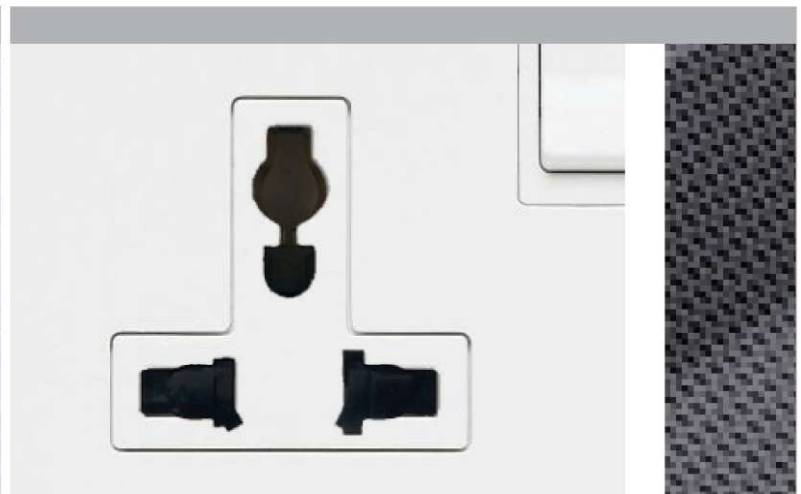

## RELIABLE PROTECTION

13A

Encased in fibreglass nylon shutter, enjoy peace of mind with a proven track record that exceeds more than 10,000 times in operations.

**PERFECT  
CONDUCTIVITY**

With a finely-tuned ratio of phosphor bronze and silver-nickel alloy, it is the pinnacle of perfection for electrical conductivity and elasticity.