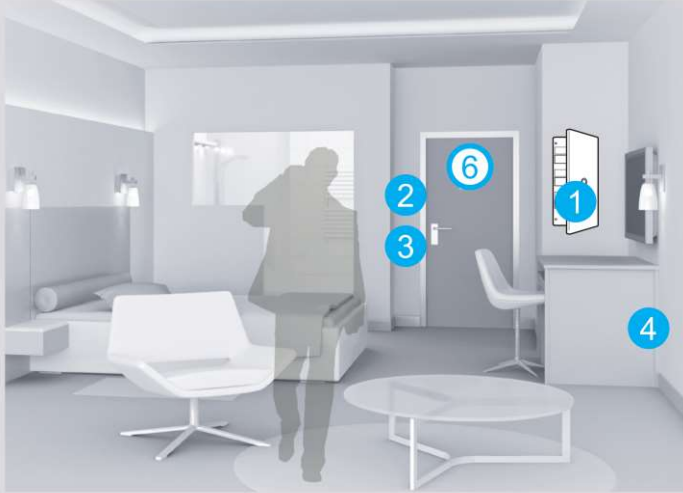

Guest Room Management System

The Room Controller Unit, Cat.No 048408 or 048412, associated with mechanical Galion™ functions can manage the lights, sockets outlet, ventilation and curtains independently in each room. It can be integrated with the Building Management System (BMS) and the Property Management System (PMS) in order to enable a global management of the building and the hotel's operations.

For complementary information on the Room controller, please contact us