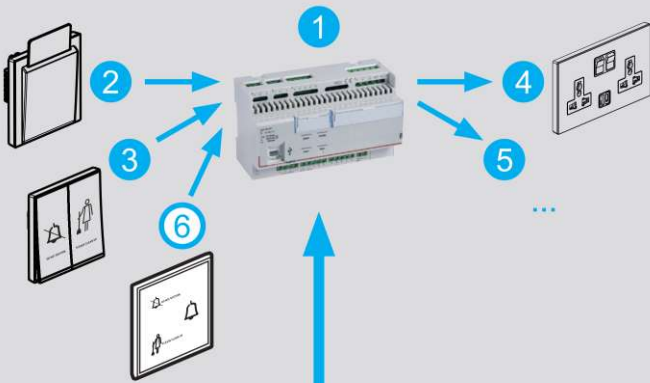

Guest Room Management System

The Room Controller Unit, Cat.No 048408 or 048412, associated with mechanical Galion™ functions can manage the lights, sockets outlet, ventilation and curtains independently in each room. It can be integrated with the Building Management System (BMS) and the Property Management System (PMS) in order to enable a global management of the building and the hotel's operations.

For complementary information on the Room controller, please contact us